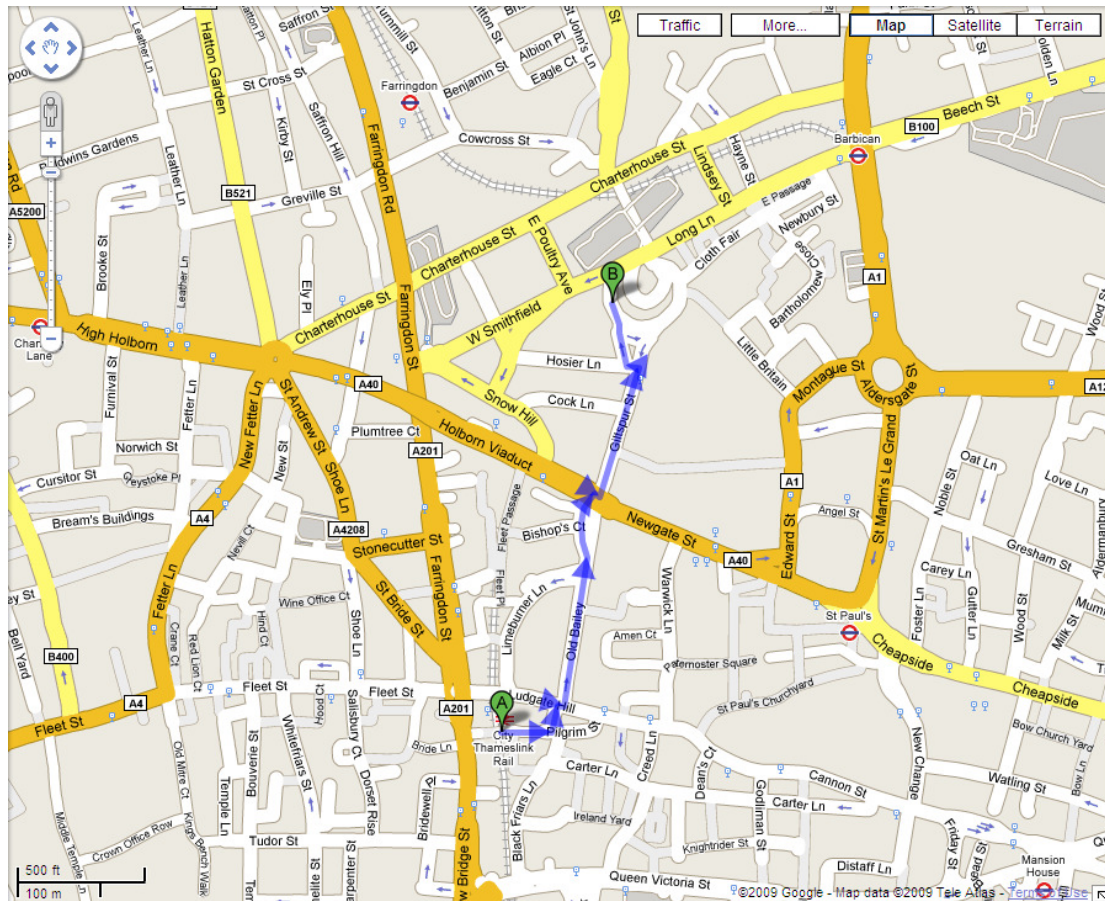

How to find us

Farringdon Railway Station (5 min walk) – Tube and National Rail Services
(Hammersmith & City, Circle, Metropolitan lines)

- Head northeast on Cowcross Street towards Turnmill Street
- Turn right at St John Street
- Turn right at Charterhouse Street
- Turn left at E Poultry Avenue
- Title Research office straight ahead

Title Research 1 West Smithfield London EC1A 9JU

T +44 (0) 20 7332 9090 F +44 (0) 20 7332 9050 DX 53347 Clerkenwell

E info@titleresearch.com www.titleresearch.com

Title Research

How to find us

City Thameslink Railway Station (5 min walk) – National Rail Services

- Head east on Pilgrim Street toward Waithman Street
- Turn left at Pageantmaster Crescent
- Turn right at Ludgate Hill
- Turn left at Old Bailey
- Slight left to stay on Old Bailey
- Turn right at Newgate Street
- Turn left at Giltspur Street
- Turn left at Hosier Lane
- Turn right into West Smithfield
- Title Research office, immediately opposite East Poultry Avenue