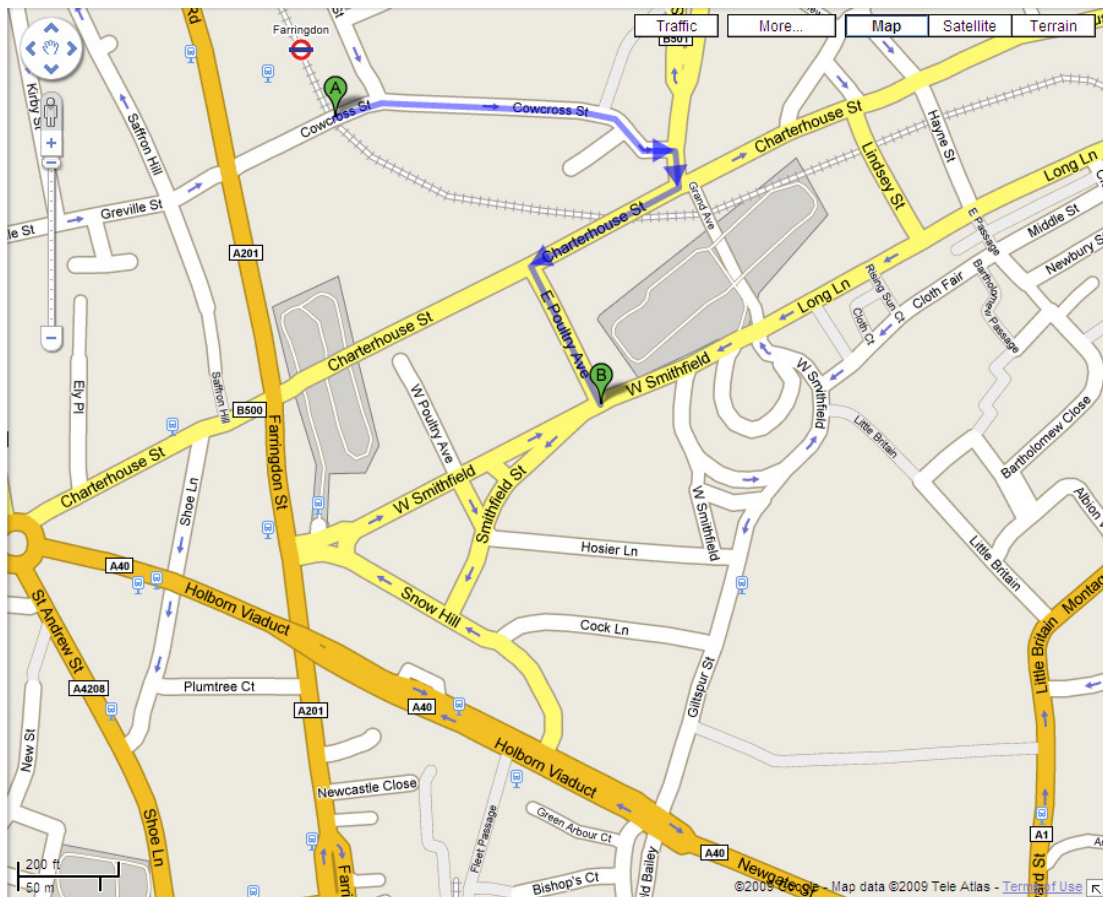

How to find us

Farringdon Railway Station (5 min walk) – Tube and National Rail Services
(Hammersmith & City, Circle, Metropolitan lines)

- Head northeast on Cowcross Street towards Turnmill Street
- Turn right at St John Street
- Turn right at Charterhouse Street
- Turn left at E Poultry Avenue
- Title Research office straight ahead

Title Research 1 West Smithfield London EC1A 9JU

T +44 (0) 20 7332 9090 F +44 (0) 20 7332 9050 DX 53347 Clerkenwell

E info@titleresearch.com www.titleresearch.com

Title Research

How to find us

City Thameslink Railway Station (5 min walk) – National Rail Services

- Head east on Pilgrim Street toward Waithman Street
- Turn left at Pageantmaster Crescent
- Turn right at Ludgate Hill
- Turn left at Old Bailey
- Slight left to stay on Old Bailey
- Turn right at Newgate Street
- Turn left at Giltspur Street
- Turn left at Hosier Lane
- Turn right into West Smithfield
- Title Research office, immediately opposite East Poultry Avenue